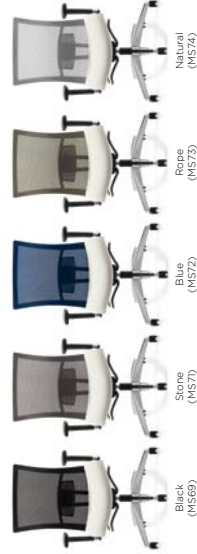

SAME DAY/NEXT DAY
INStock
LOCAL SHIPPING

INSTOCK TEXTILES

URBAN

UR20 Granite Rock

UR22 Black Coal

MESH

MS89 Black Vion Mesh

SAME DAY/NEXT DAY
INStock
LOCAL SHIPPING

INSTOCK TEXTILES

FUSION

FU81 Graphite

FU85 Carbon

MESH

MS89 Black Vion Mesh

SHIPS FROM THE FACTORY IN 2 DAYS!

MODEL	LIST PRICE (starting at)
6321-0	733
6321-3	733
6321-4	656
6321-8	733
6322-0	695
6322-3	695
6322-4	617
6322-8	695
T56321-1-3	951
T56322-3	913
6325	460
6327-6	492
6328-6	629
6328-6	710

2DAY LIGHTNING models are available in five Vion Mesh colors:

globalfurnituregroup.com

2DAY LIGHTNING models are available in five Vion Mesh colors: