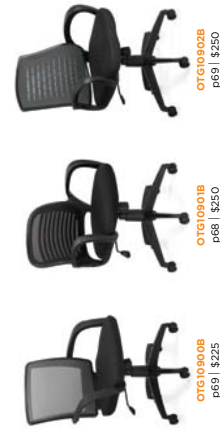

Seating at a Glance — Conference + Management

Seating at a Glance — Conference + Management